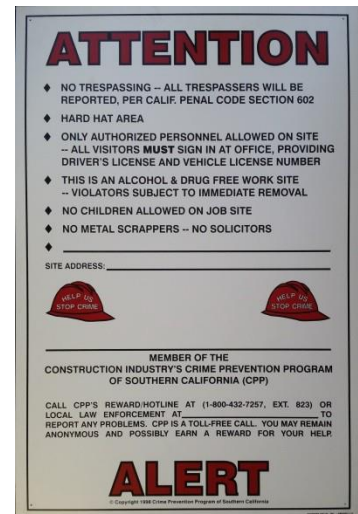

### SIGNS

Plastic Reward

Sizes: 24" x 36"

Aluminum Reward

Sizes: 12" x 18"

24" x 36"

Plastic Attention

Size: 24" x 36"